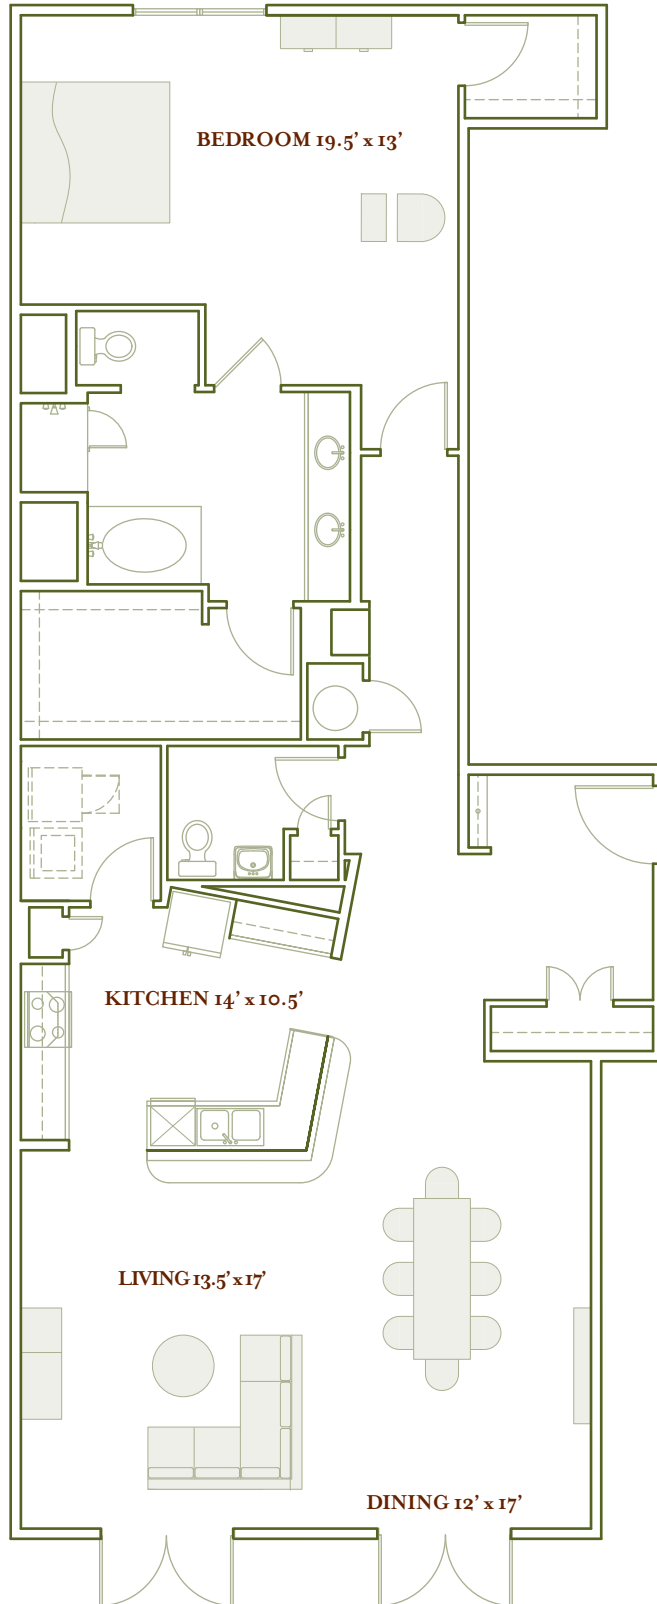

UNIT
1

- FEATURES
- LIVING 1,711 sq.ft.
 - BALCONY SIZE VARIES BY FLOOR

NOT TO SCALE

For more information call 817.332.4447 or visit www.museumplaceliving.com

Floor plan is for Marketing purposes only. Floor plan square footage does not include the Balcony. All dimensions, scale, and square footages are approximate, and may vary in actual construction of the unit, and cannot be used for final calculation of purchaser encumbrances. Dimensions and square footages indicated may vary from the description and definition of the "unit" as set forth in the Purchase Contract, CIS and Condominium Declaration. All dimensions, scale, square footages, features and details listed hereon are subject to change without notice.