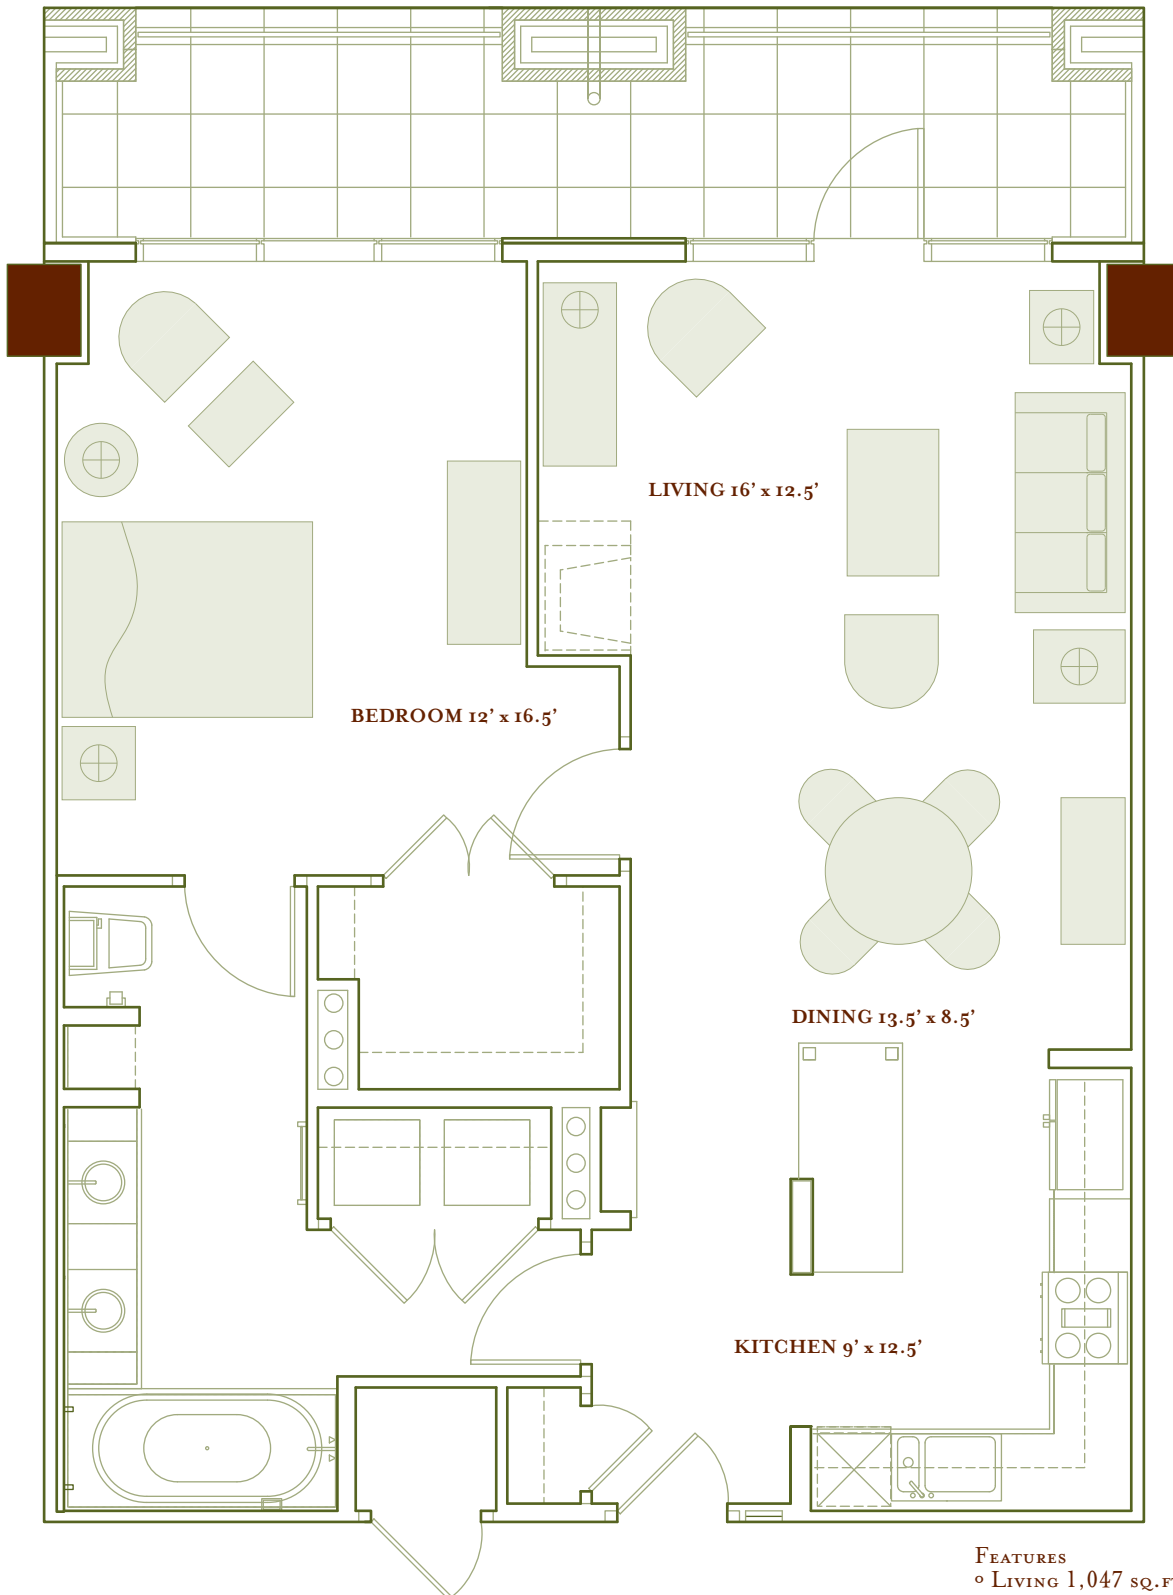

One Bedroom + One Bath

One Museum Place

- FEATURES
- LIVING 1,047 SQ. FT.
 - BALCONY SIZE VARIES BY FLOOR

NOT TO SCALE

For more information call 817.332.4447 or visit www.museumplaceliving.com

Floor plan is for Marketing purposes only. Floor plan square footage does not include the Balcony. All dimensions, scale, and square footages are approximate, and may vary in actual construction of the unit, and cannot be used for final calculation of purchaser encumbrances. Dimensions and square footages indicated may vary from the description and definition of the "unit" as set forth in the Purchase Contract, CIS and Condominium Declaration. All dimensions, scale, square footages, features and details listed hereon are subject to change without notice.