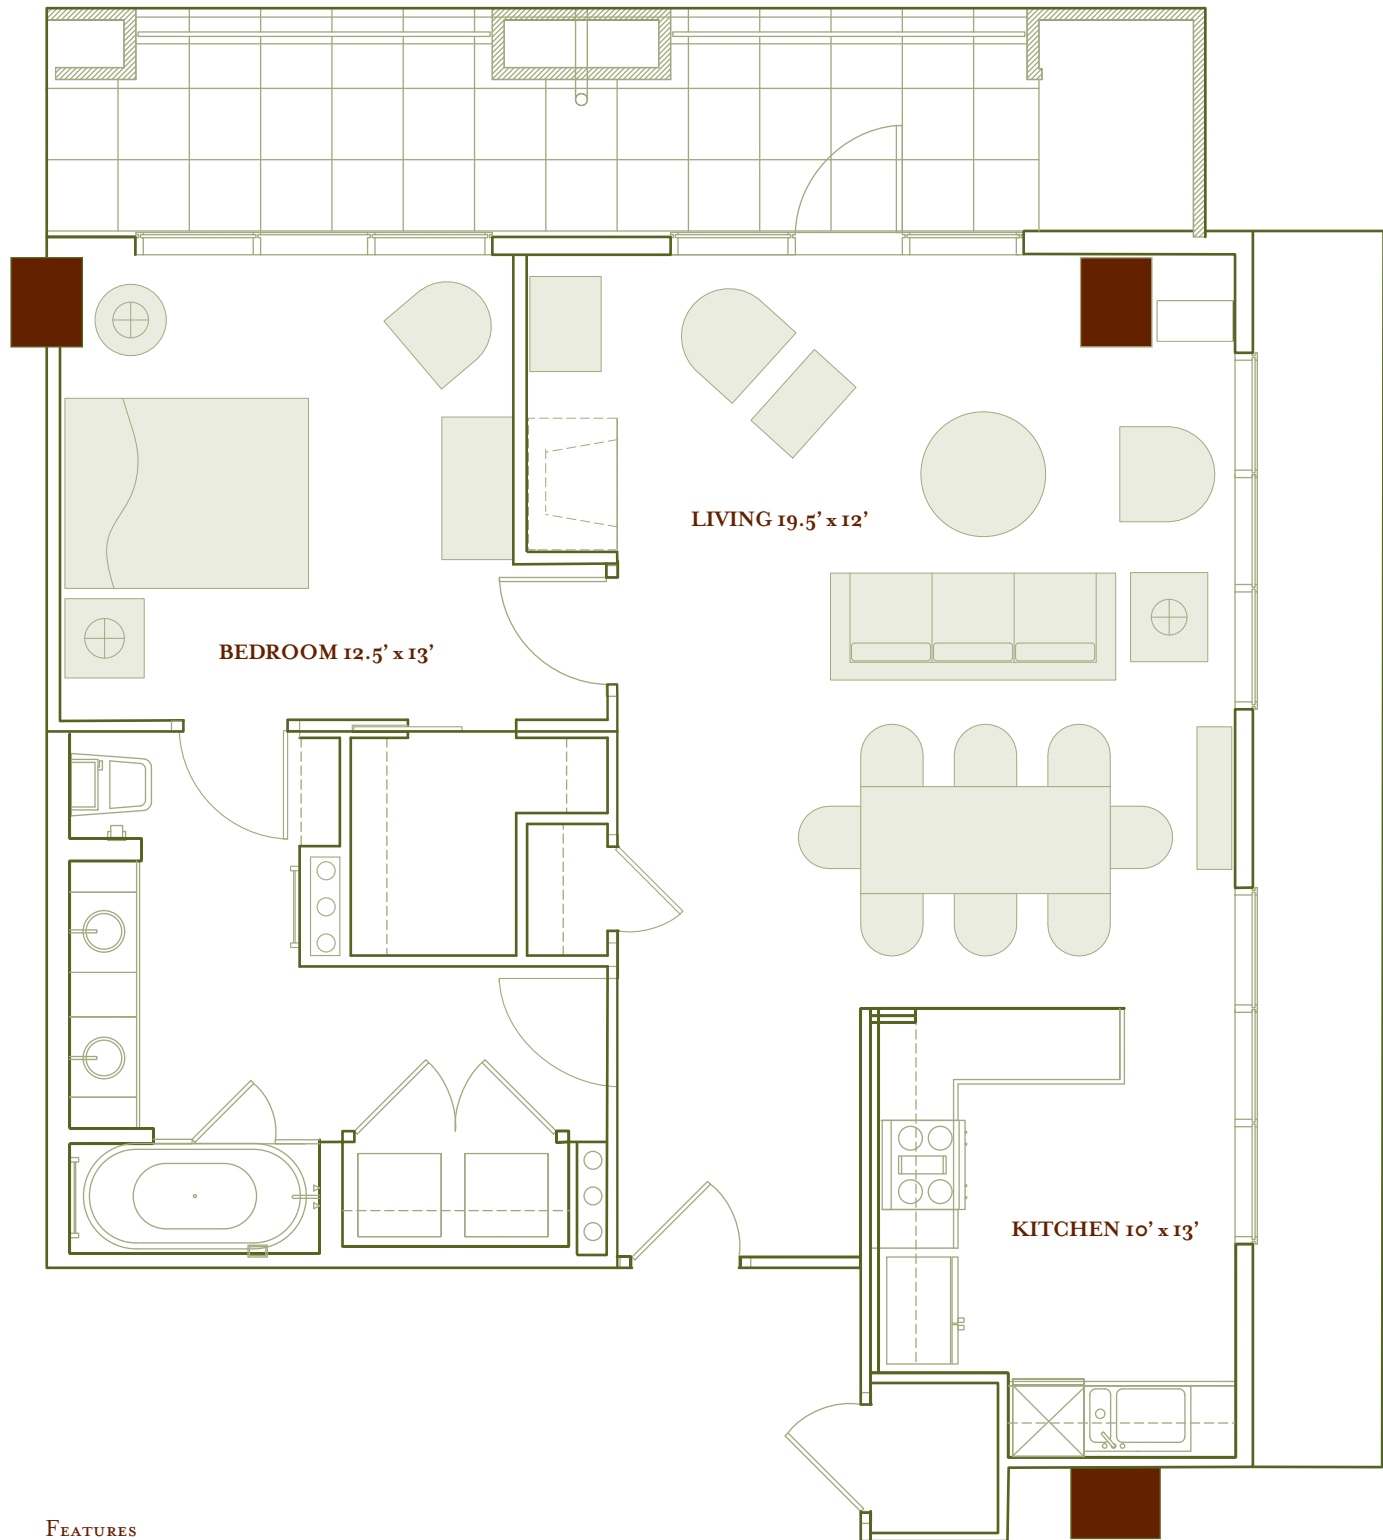

One Bedroom + One Bath

One Museum Place

- FEATURES
- LIVING 1,049 SQ.FT.
 - BALCONY SIZE VARIES BY FLOOR

NOT TO SCALE

For more information call 817.332.4447 or visit www.museumplaceliving.com

Floor plan is for Marketing purposes only. Floor plan square footage does not include the Balcony. All dimensions, scale, and square footages are approximate, and may vary in actual construction of the unit, and cannot be used for final calculation of purchaser encumbrances. Dimensions and square footages indicated may vary from the description and definition of the "unit" as set forth in the Purchase Contract, CIS and Condominium Declaration. All dimensions, scale, square footages, features and details listed hereon are subject to change without notice.