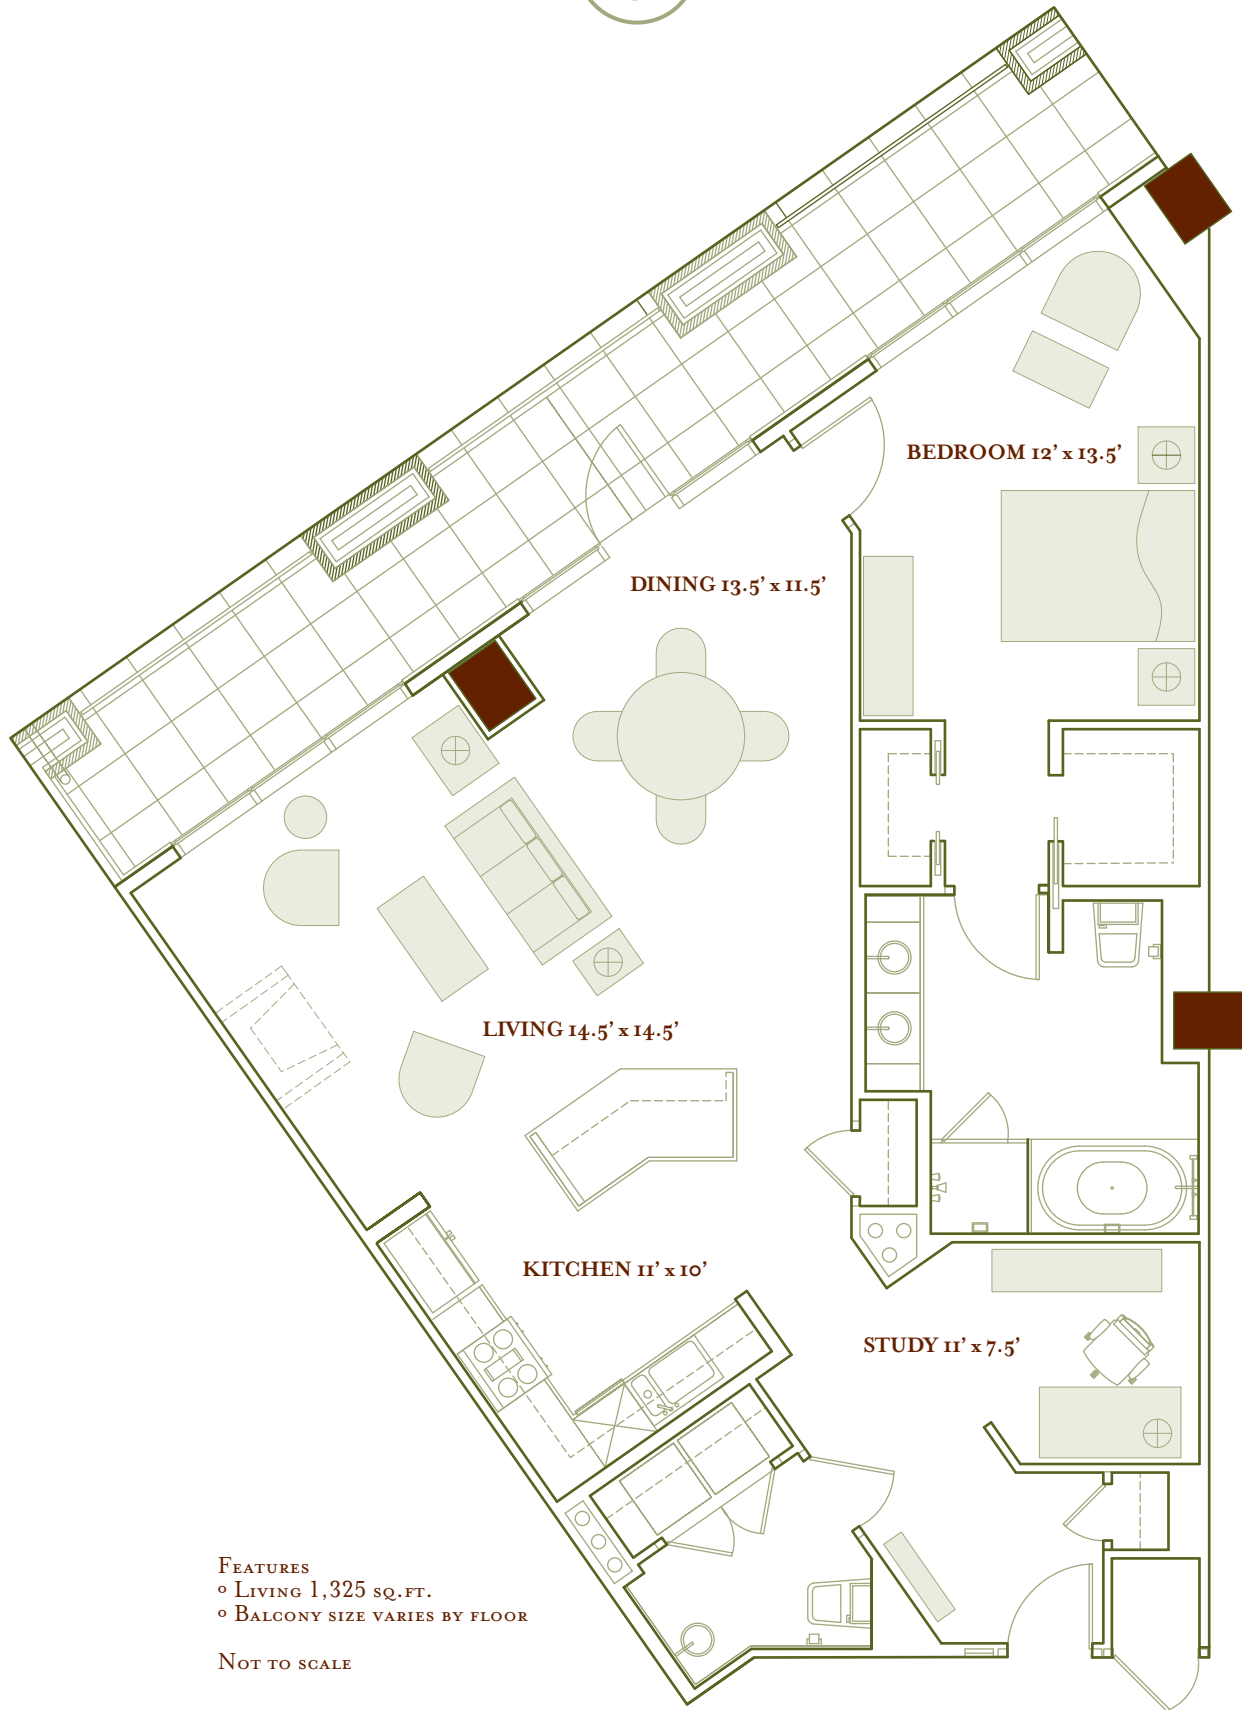

One Bedroom w/ Study + One and a Half Bath

One Museum Place

FEATURES
o LIVING 1,325 SQ.FT.
o BALCONY SIZE VARIES BY FLOOR
NOT TO SCALE

For more information call 817.332.4447 or visit www.museumplaceliving.com

Floor plan is for Marketing purposes only. Floor plan square footage does not include the Balcony. All dimensions, scale, and square footages are approximate, and may vary in actual construction of the unit, and cannot be used for final calculation of purchaser encumbrances. Dimensions and square footages indicated may vary from the description and definition of the "unit" as set forth in the Purchase Contract, CIS and Condominium Declaration. All dimensions, scale, square footages, features and details listed hereon are subject to change without notice.