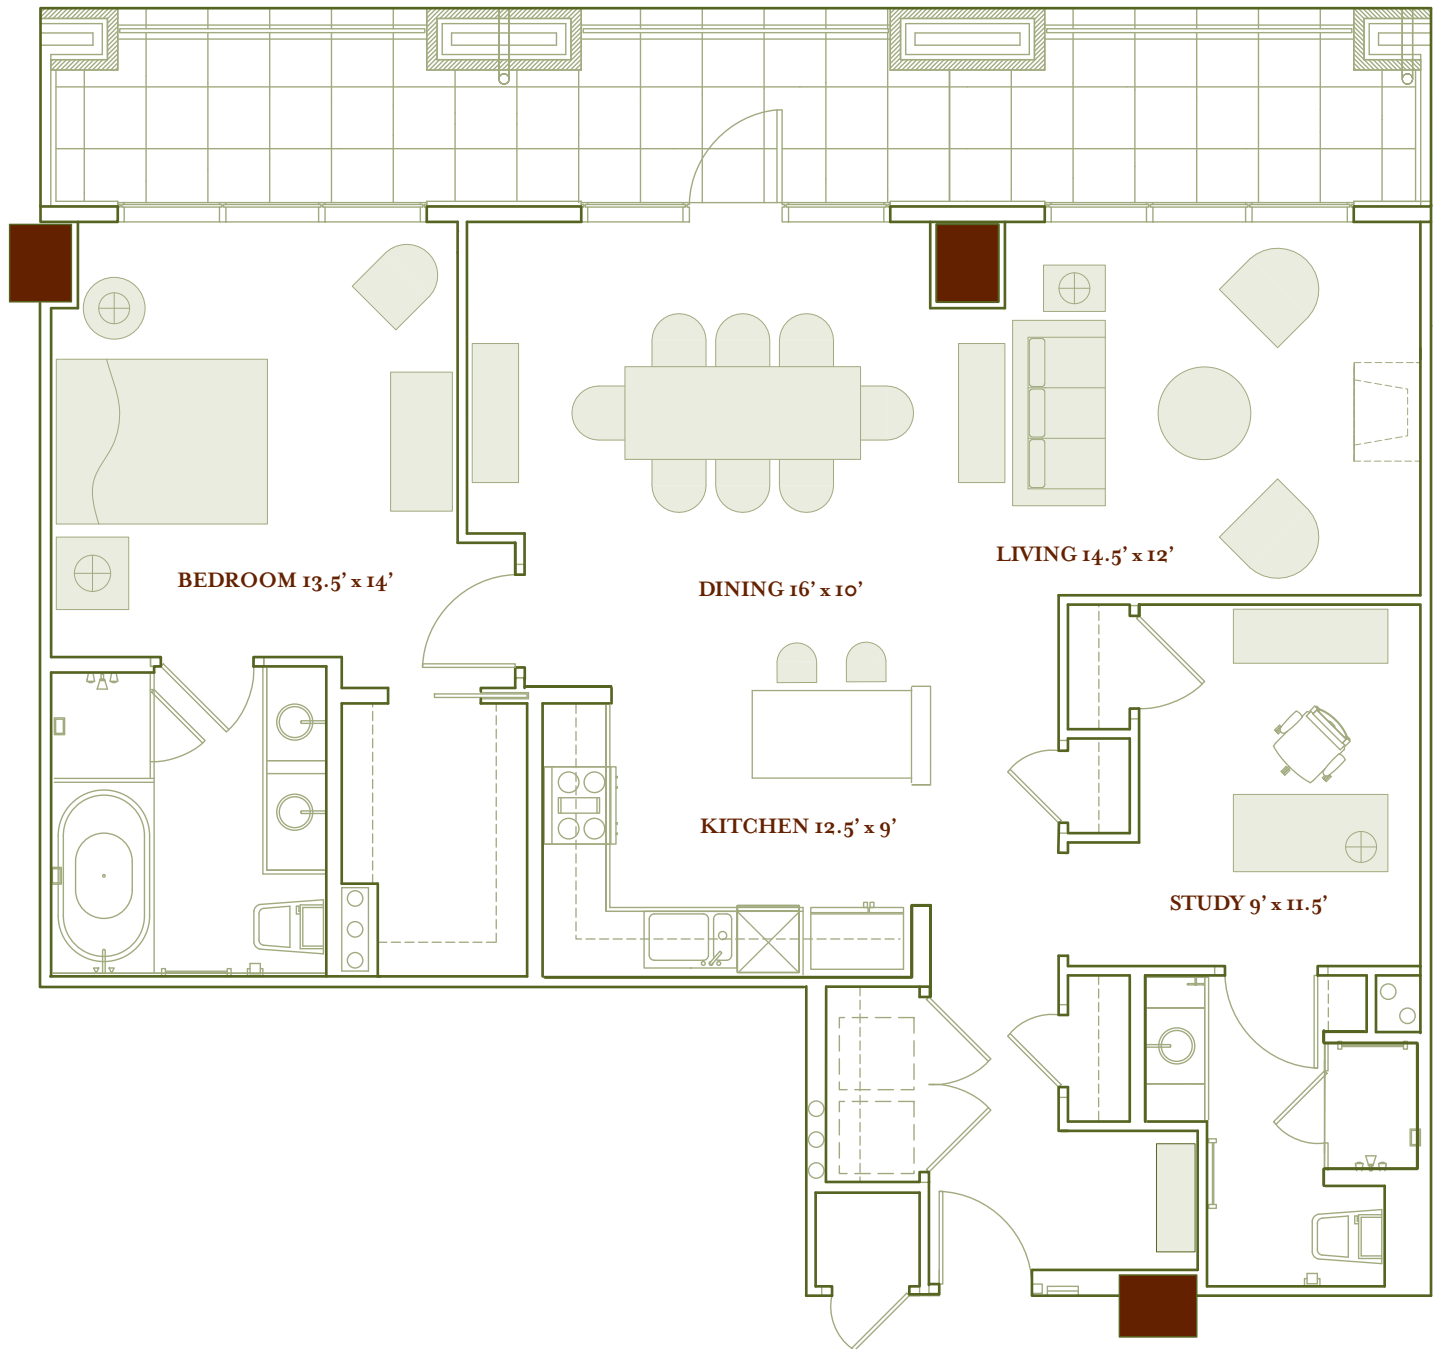

One Bedroom w/ Study + Two Bath

One Museum Place

- FEATURES
- LIVING 1,365 SQ.FT.
 - BALCONY SIZE VARIES BY FLOOR

NOT TO SCALE

For more information call 817.332.4447 or visit www.museumplaceliving.com

Floor plan is for Marketing purposes only. Floor plan square footage does not include the Balcony. All dimensions, scale, and square footages are approximate, and may vary in actual construction of the unit, and cannot be used for final calculation of purchaser encumbrances. Dimensions and square footages indicated may vary from the description and definition of the "unit" as set forth in the Purchase Contract, CIS and Condominium Declaration. All dimensions, scale, square footages, features and details listed hereon are subject to change without notice.