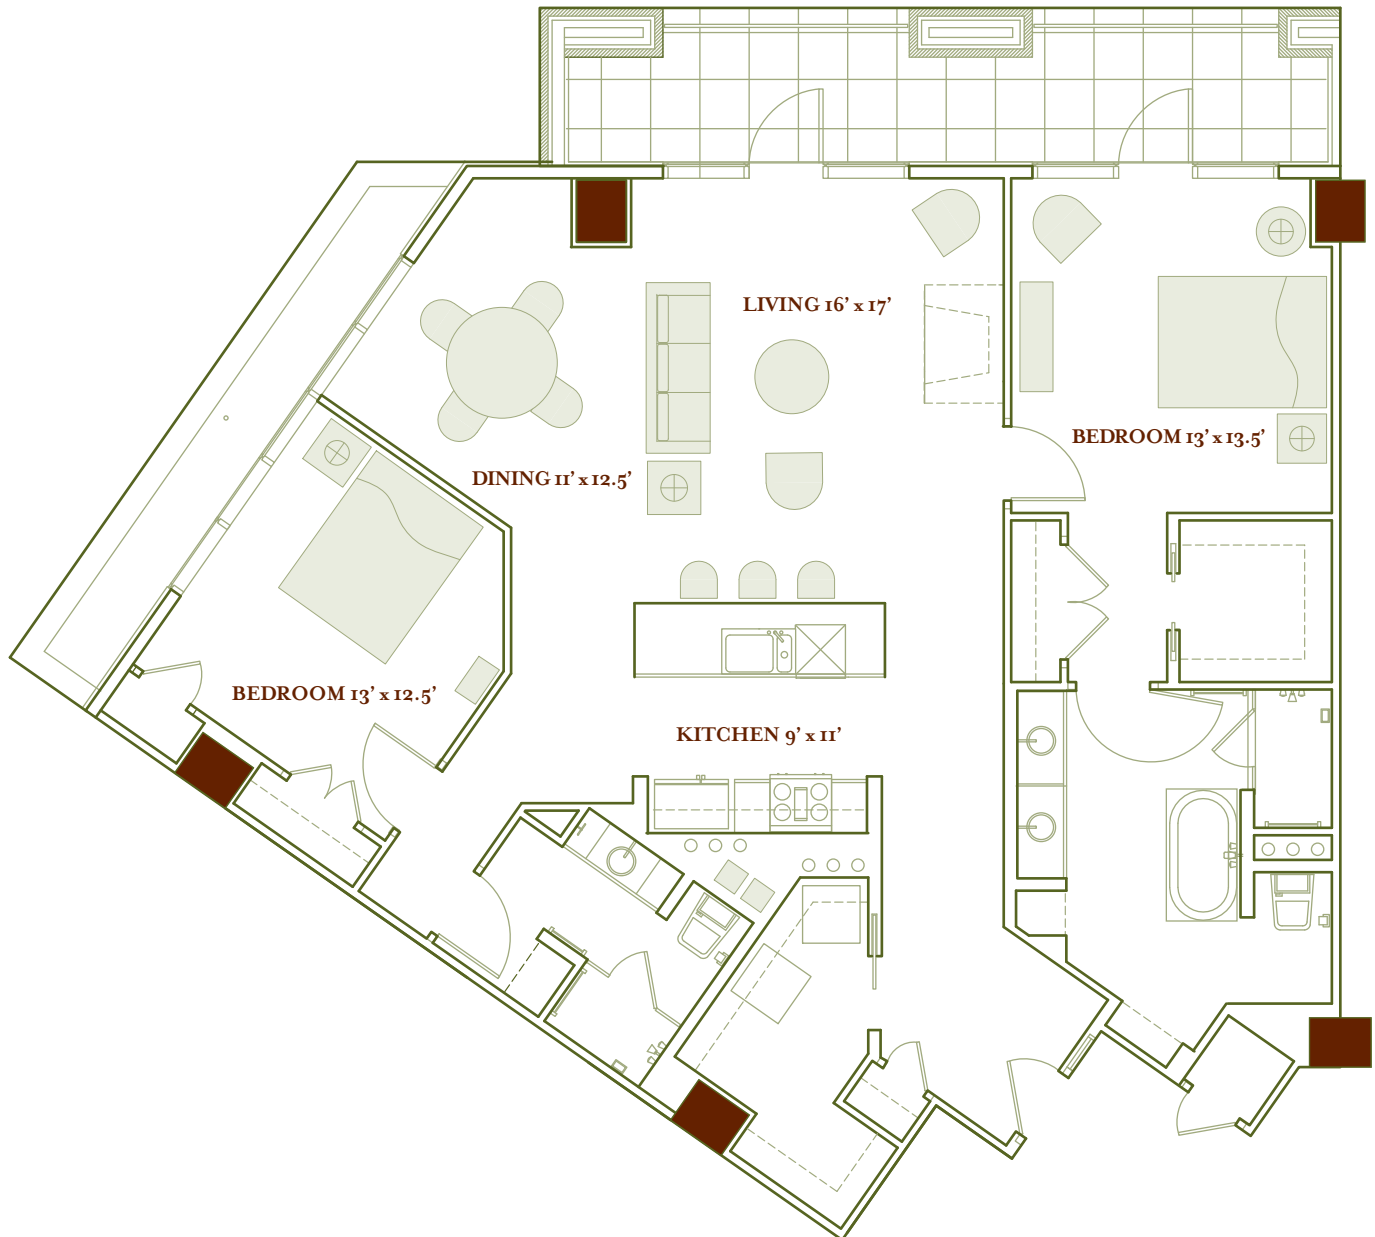

Two Bedroom + Two Bath

B
4

One Museum Place

- FEATURES
- LIVING 1,605 SQ. FT.
 - BALCONY SIZE VARIES BY FLOOR

NOT TO SCALE

For more information call 817.332.4447 or visit www.museumplaceliving.com

Floor plan is for Marketing purposes only. Floor plan square footage does not include the Balcony. All dimensions, scale, and square footages are approximate, and may vary in actual construction of the unit, and cannot be used for final calculation of purchaser encumbrances. Dimensions and square footages indicated may vary from the description and definition of the "unit" as set forth in the Purchase Contract, CIS and Condominium Declaration. All dimensions, scale, square footages, features and details listed hereon are subject to change without notice.