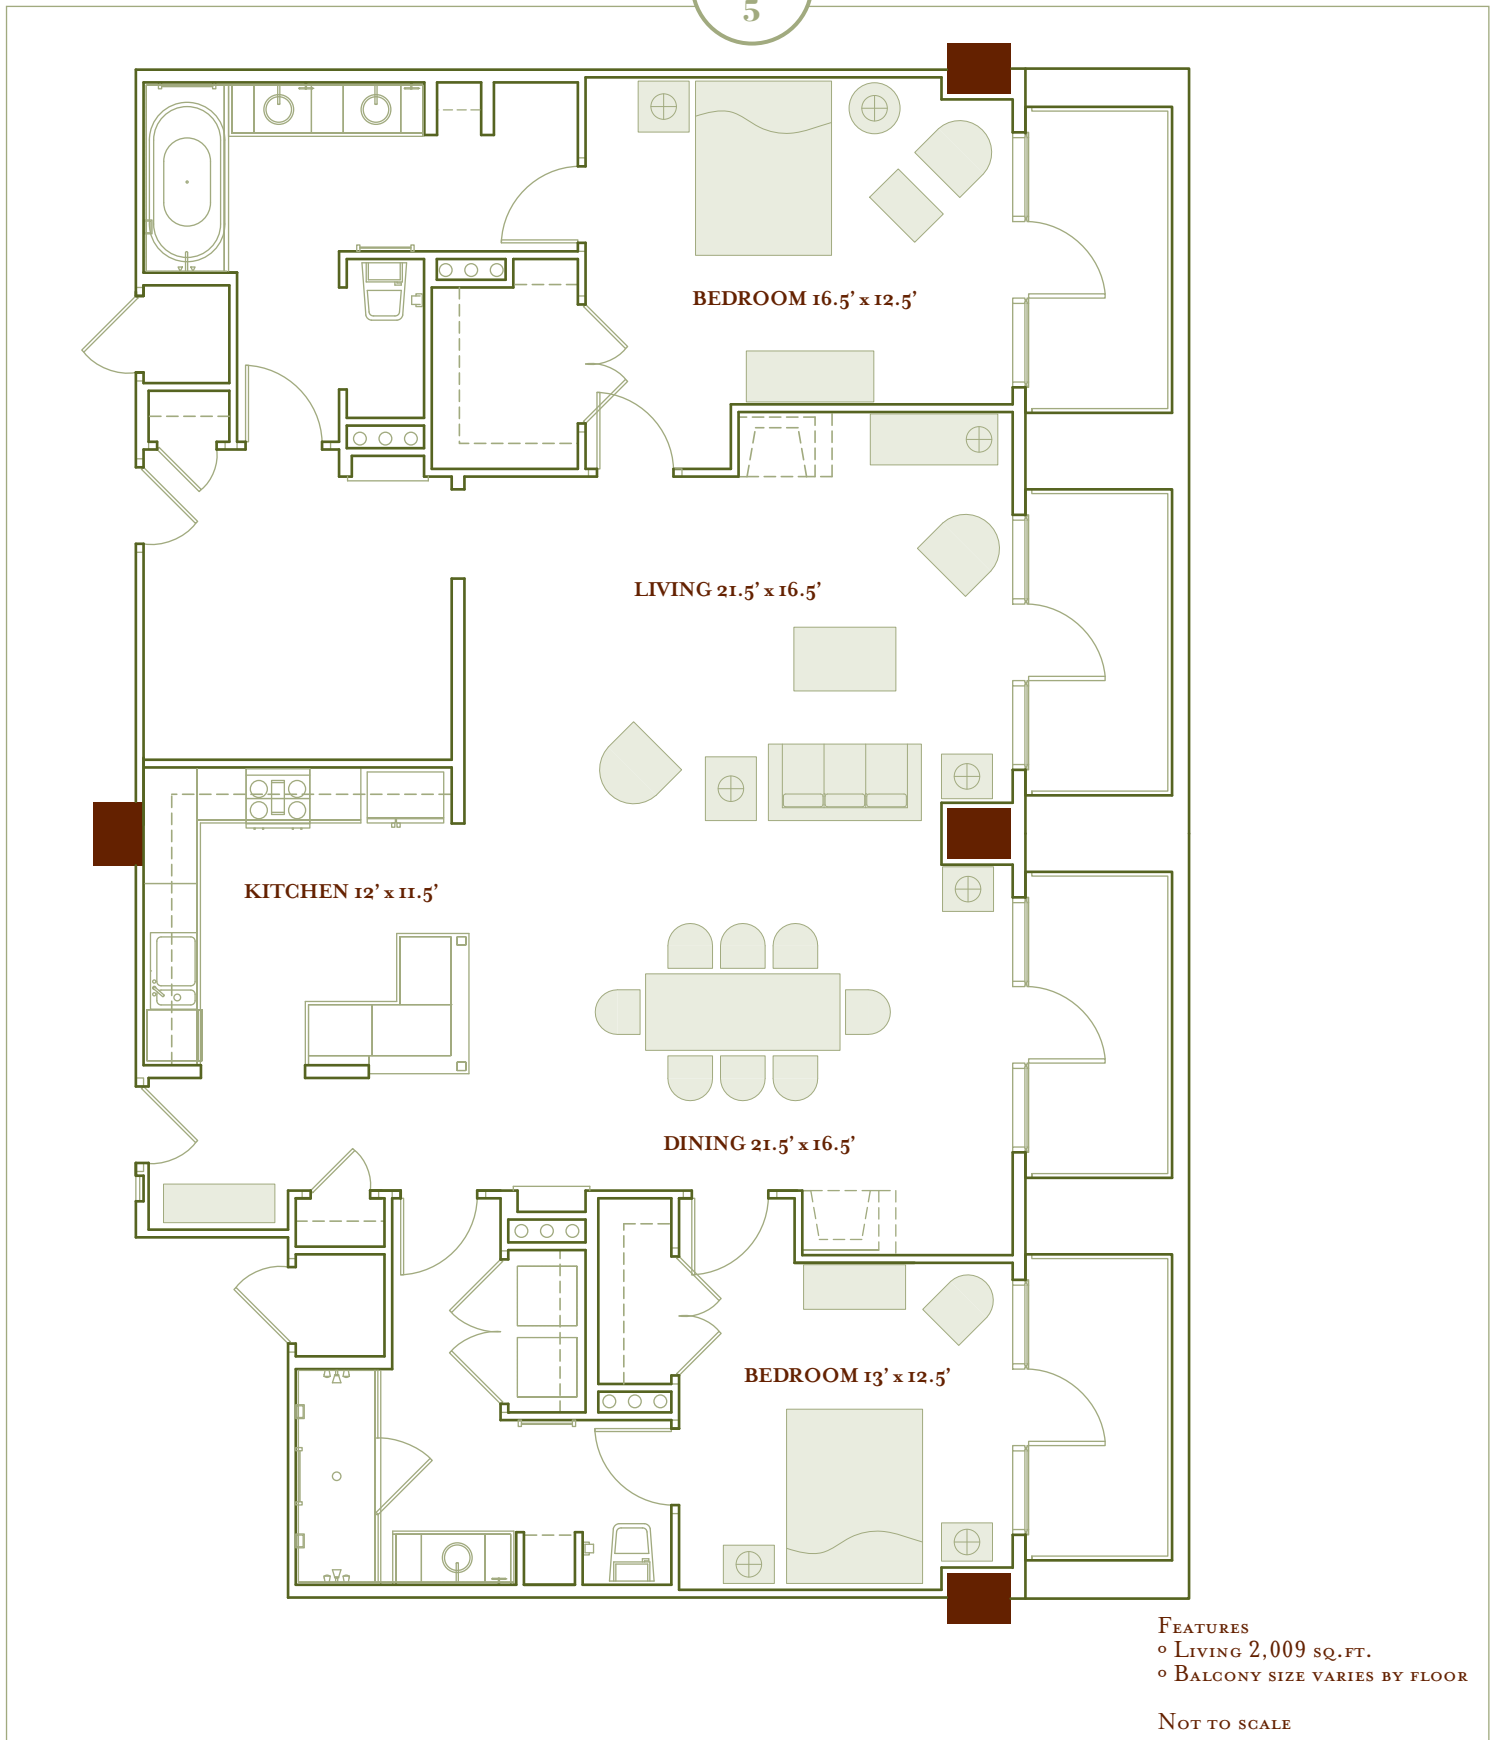

Two Bedroom + Two Bath

One Museum Place

For more information call 817.332.4447 or visit www.museumplaceliving.com

Floor plan is for Marketing purposes only. Floor plan square footage does not include the Balcony. All dimensions, scale, and square footages are approximate, and may vary in actual construction of the unit, and cannot be used for final calculation of purchaser encumbrances. Dimensions and square footages indicated may vary from the description and definition of the "unit" as set forth in the Purchase Contract, CIS and Condominium Declaration. All dimensions, scale, square footages, features and details listed hereon are subject to change without notice.