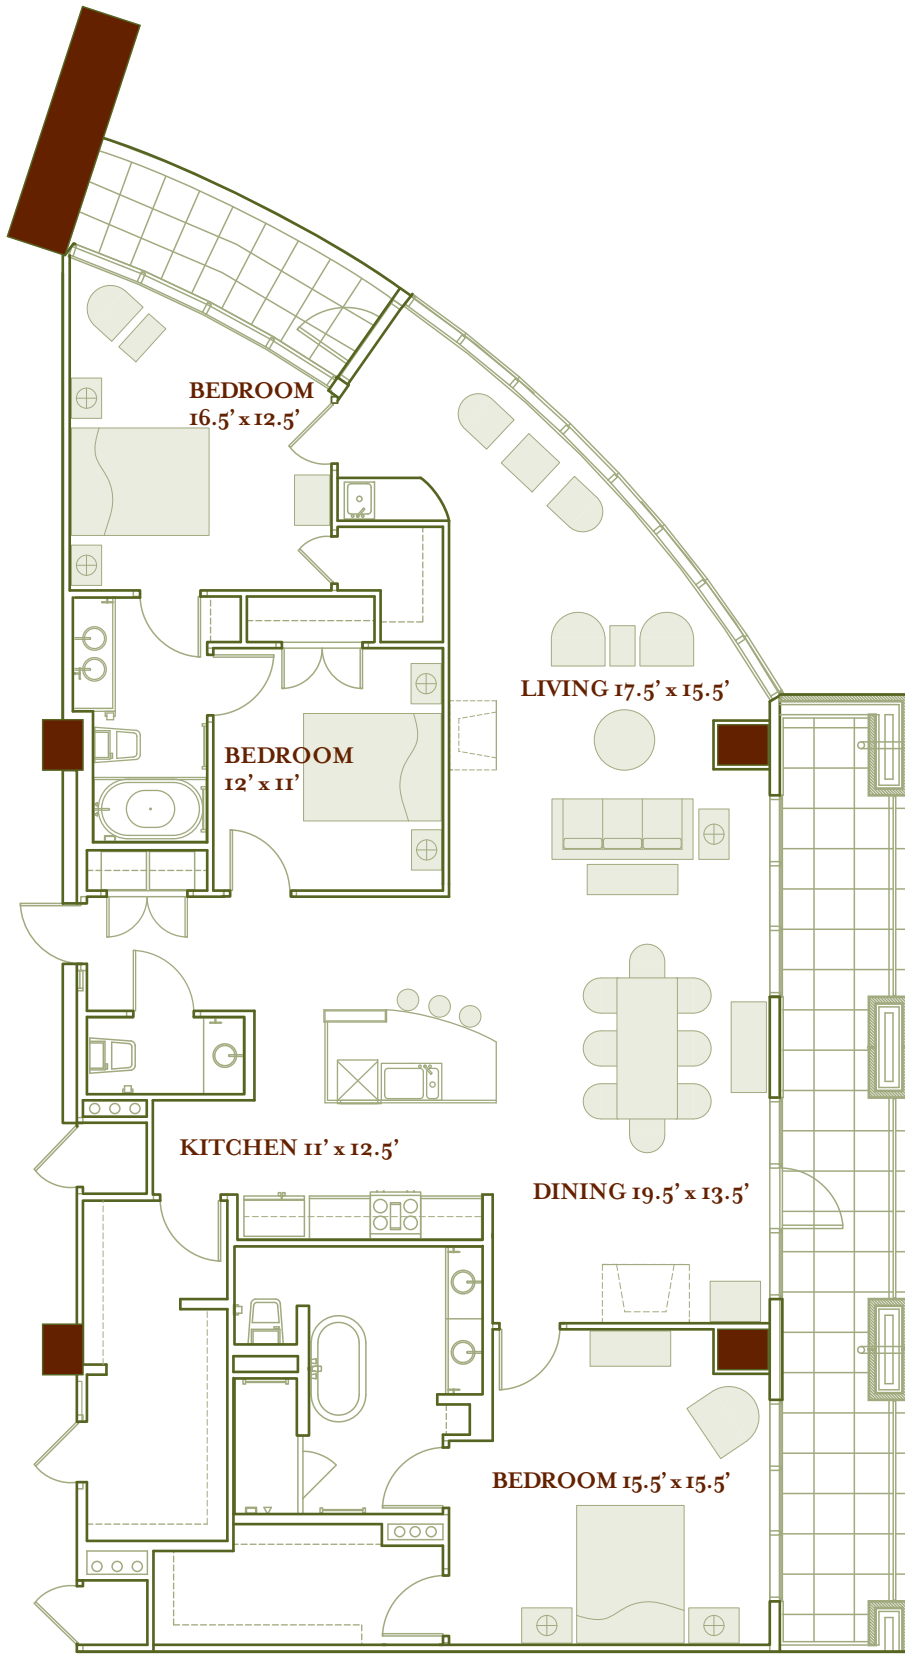

Three Bedroom + Two and a Half Bath

One Museum Place

- FEATURES
- LIVING 2,270 SQ.-FT.
 - BALCONY SIZE VARIES BY FLOOR

NOT TO SCALE

For more information call 817.332.4447 or visit www.museumplaceliving.com

Floor plan is for Marketing purposes only. Floor plan square footage does not include the Balcony. All dimensions, scale, and square footages are approximate, and may vary in actual construction of the unit, and cannot be used for final calculation of purchaser encumbrances. Dimensions and square footages indicated may vary from the description and definition of the "unit" as set forth in the Purchase Contract, CIS and Condominium Declaration. All dimensions, scale, square footages, features and details listed hereon are subject to change without notice.